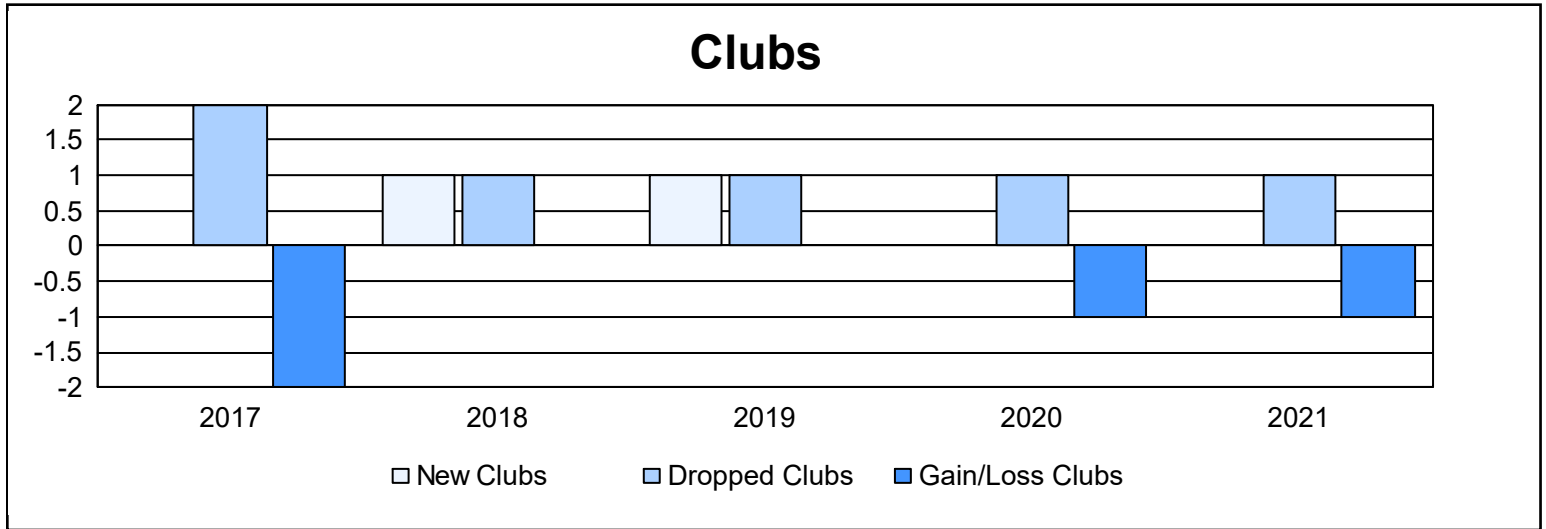

Year	New Clubs	Dropped Clubs	Gain/ Loss Clubs	New Members	Charter Members	Reinstate Members	Transfer Members	Total Member Added	Total Members Dropped	Gain/ Loss Members
2016-2017	0	2	-2	102	0	4	2	108	170	-62
2017-2018	1	1	0	126	26	7	5	164	129	35
2018-2019	1	1	0	91	26	6	1	124	123	1
2019-2020	0	1	-1	80	0	1	2	83	117	-34
2020-2021	0	1	-1	75	0	2	4	81	188	-107
<b>Average</b>	<b>0</b>	<b>1</b>	<b>-1</b>	<b>95</b>	<b>10</b>	<b>4</b>	<b>3</b>	<b>112</b>	<b>145</b>	<b>-33</b>

### Membership Composition June 2021 Cumulative