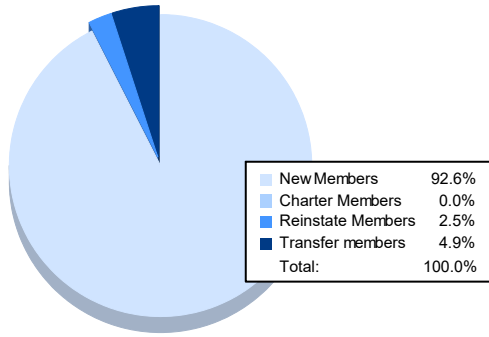

Year	New Clubs	Dropped Clubs	Gain/ Loss Clubs	New Members	Charter Members	Reinstate Members	Transfer Members	Total Member Added	Total Members Dropped	Gain/ Loss Members
2016-2017	0	2	-2	102	0	4	2	108	170	-62
2017-2018	1	1	0	126	26	7	5	164	129	35
2018-2019	1	1	0	91	26	6	1	124	123	1
2019-2020	0	1	-1	80	0	1	2	83	117	-34
2020-2021	0	1	-1	75	0	2	4	81	188	-107
<b>Average</b>	<b>0</b>	<b>1</b>	<b>-1</b>	<b>95</b>	<b>10</b>	<b>4</b>	<b>3</b>	<b>112</b>	<b>145</b>	<b>-33</b>

### Membership Composition June 2021 Cumulative