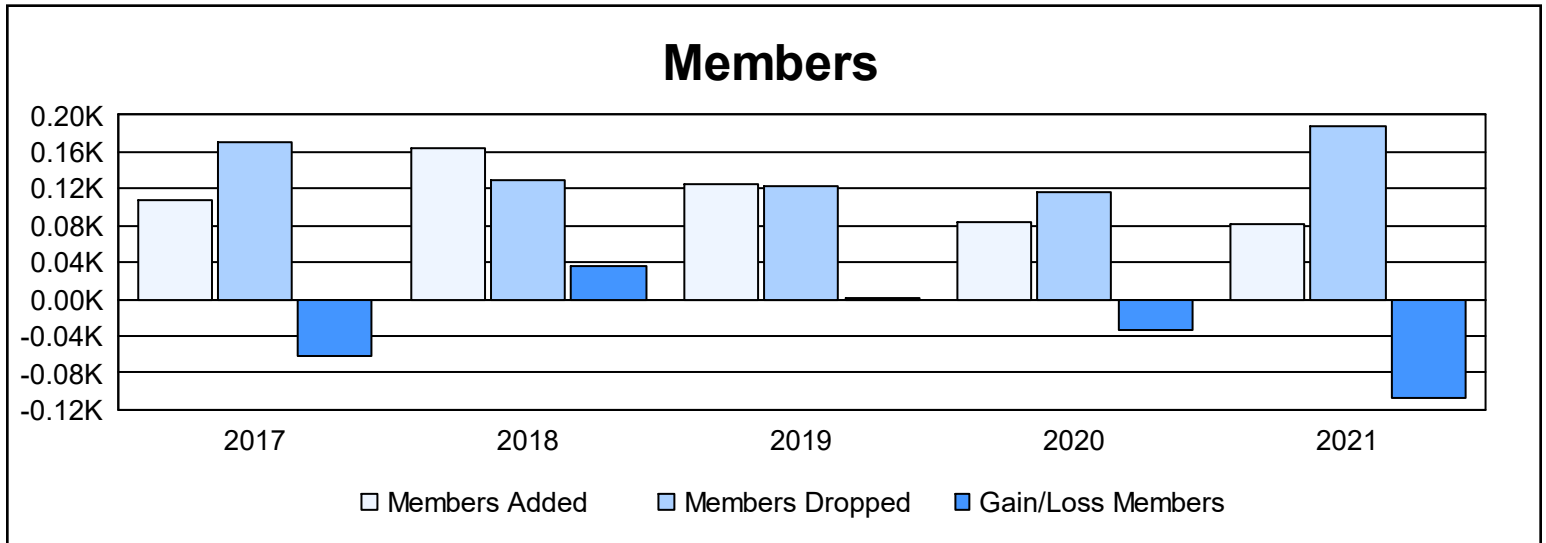

Year	New Clubs	Dropped Clubs	Gain/ Loss Clubs	New Members	Charter Members	Reinstate Members	Transfer Members	Total Member Added	Total Members Dropped	Gain/ Loss Members
2016-2017	0	2	-2	102	0	4	2	108	170	-62
2017-2018	1	1	0	126	26	7	5	164	129	35
2018-2019	1	1	0	91	26	6	1	124	123	1
2019-2020	0	1	-1	80	0	1	2	83	117	-34
2020-2021	0	1	-1	75	0	2	4	81	188	-107
<b>Average</b>	<b>0</b>	<b>1</b>	<b>-1</b>	<b>95</b>	<b>10</b>	<b>4</b>	<b>3</b>	<b>112</b>	<b>145</b>	<b>-33</b>

### Membership Composition June 2021 Cumulative